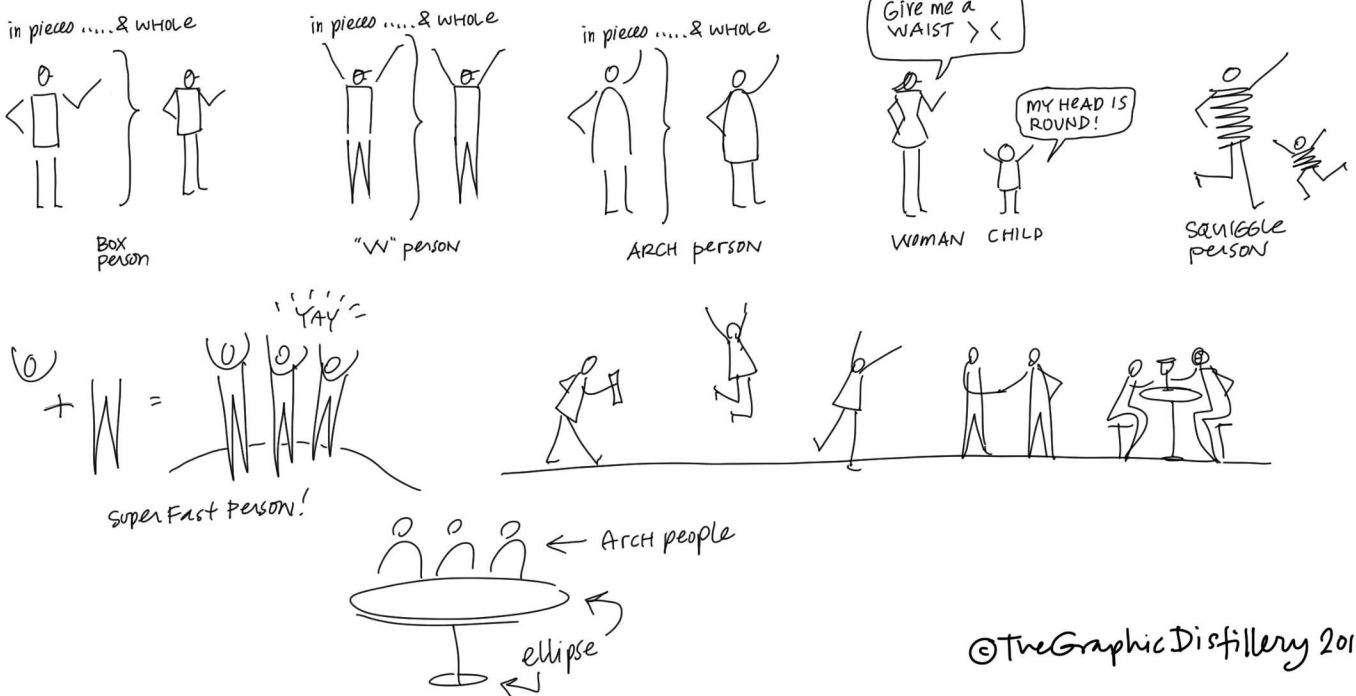

EMILY SHEPARD'S
QUICK Guide
to:

VISUAL THINKING

BLACK = the original scribble

RED = lines added to make a BIRD!

THIS was an EXERCISE from Dave Gray of X-PLANE... THAT reminds us we are HARDWIRED to see IMAGES!

ELLIPSES

SQUIGGLES

TRIANGLES

PEOPLE

SOME STRUCTURES:

MIND MAP

JOURNEY

METAPHOR

PROCESS FLOW

from... **LINES** ||| // // // // // // //

☐ Bullet Point
☐ It's Square!

from **CIRCLES**

- Bullet Points
- The Classic!

from **ELLIPSES**

from SQUIGGLES

from TRIANGLES

PEOPLE

PLACE

OVERLAP & SCALE!

CONTAINERS

CONNECTORS/ DIVIDERS

STRUCTURES

• MIND MAPS

• TIMELINE